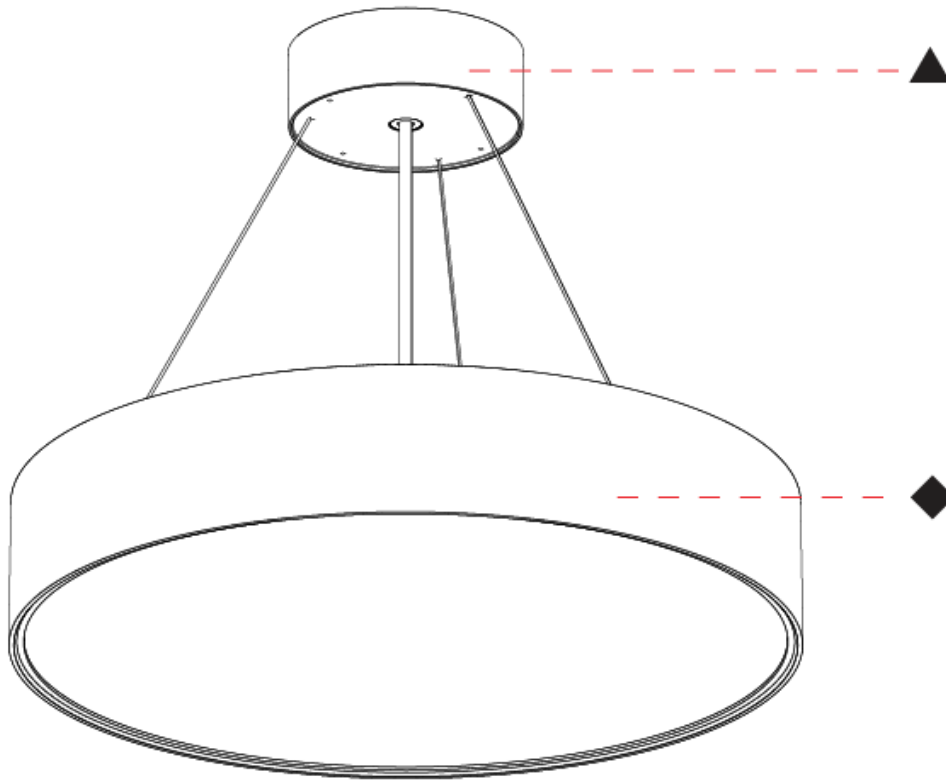

SIGN EVO SUSPENSION

A3001111-

PROJECT	_____
TYPE	_____
SPECIFIER	_____
QUANTITY	_____
DATE	_____

A