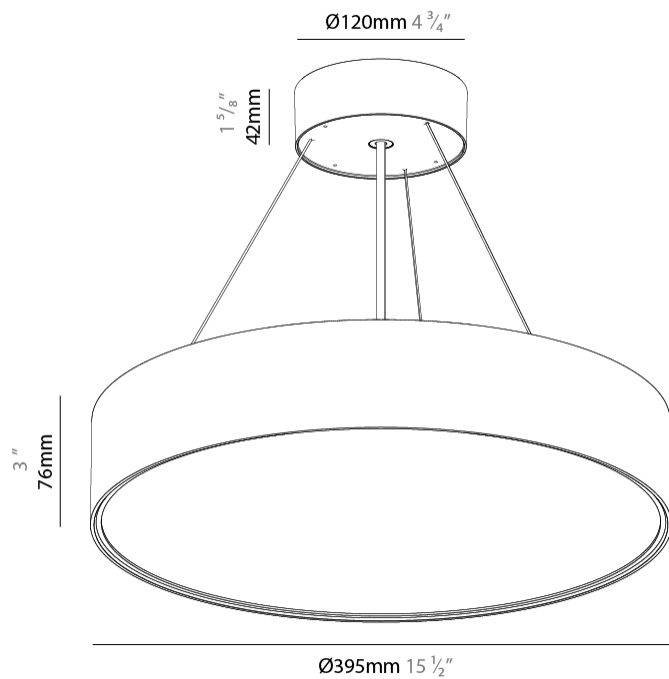

1. To build a product code in our configurator select the specify button on the base model # product page
2. To build a manual product code on this datasheet choose from the options listed below in blue font and add the suffix to the base model #

GENERAL

Series: Sign EVO
Partner: Prolicht
Division: Architectural
Installation: Suspension
Product Type: Pendant
Mounting Location: Ceiling
Light Distribution: Direct

PHYSICAL

Shape: Round
Diameter (mm): 395
Diameter (in): 15 1/2
Height (mm): 82
Height (in): 3 3/4
Weight (kg): 4.2
Diffuser: [PMMA - Opal](#) / [Microprism](#) / [Clear Microprism](#)
Fixture Finish: [SSR / BKV / CWI / CRY / HAB / UFT / ITA / RUA / FTG / MYG / LOD / PUS / FRO / FUP / KIA / POP / BLS / SPG / MEY / GOH / CHC / COM / ABZ / JAG / OBR / MOS / ROR](#)
Fixture Material: [PMMA](#) / [Extruded Aluminum](#) / [Steel](#)
Cable Details: [2000mm](#) or [6000mm](#) [Transparent Cable](#)

ELECTRICAL

Lamp Type: LED (Zhaga Standard)
Input Wattage (W): 26.7
Total Output Wattage (W): 24.6
Dimming: [DALI Dimming](#) / [MATTER Dimming](#)
Driver Included: Yes
Driver Location: Integrated
Driver Type: Constant Current - Universal
Driver Class: Class 2
Input Voltage (V): 120
Constant Current (MA): 700mA

LED

Color Temperature (°K): 2700-6500 Tunable White
Max. Delivered Lumen (lm): Max 3838
Nominal Lumen (lm): Max 4435
CRI: >90 CRI
Lamp Life (hrs): 50000

OPTICAL

RATINGS AND CERTIFICATIONS

Certified By: Certified for North American Standards
IP rating: IP40